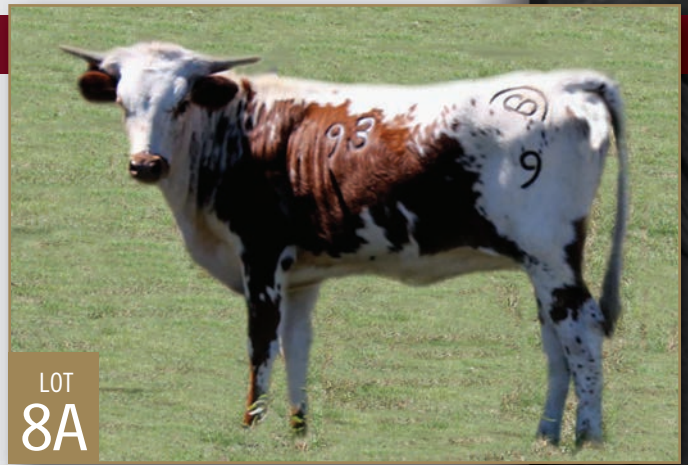

Breeding: Not exposed.

Comments: OCV'd. Photo at 10 months old. Won't be 1 year old till Dec. 18th. By SH Lucky Buffalo, a mix of LLL Lucky and Rip Saw, a black, white, and red color, and out of a twisty horned Ambush daughter. Great conformation, color and horn for age. Breeding: LLL Lucky, J.R. Sassie, Rip Saw, Chuckwagon plus Ambush.