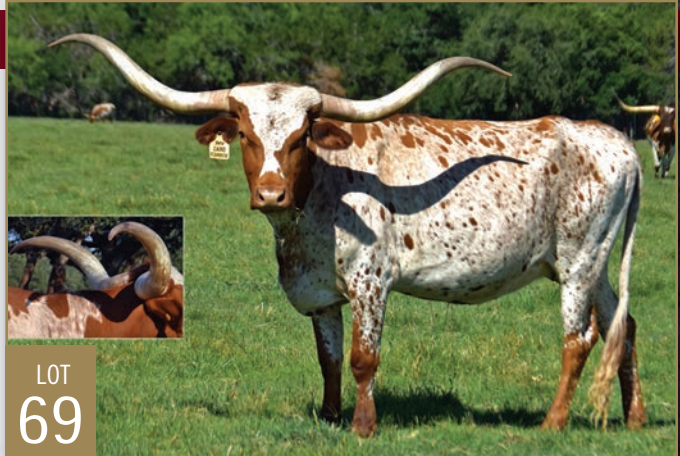

Comments: OCV'd. TKR Drag Winner is a six and a half year old reliable producer. She is sired by Drag Iron and dam is Juma Winner. Drag Winner has a beautiful set of horns, great conformation, very gentle, and loves to be fed cubes. She has given us a calf each year for the past 3 years. Two of her heifers we have retained to continue her genetics. Drag Winner is bred to our brindle herd sire SR Clout 466 the 2019 TLBAA Horn Showcase Junior Get of Sire Award Winner, a 2016 TLBAA Horn Showcase TTT, Composite, Bronze & Superior Award Winner. Drag Winner will be blood tested closer to sale to ensure positive pregnancy and Neg Johnes, will be up to date on vaccines and worming.