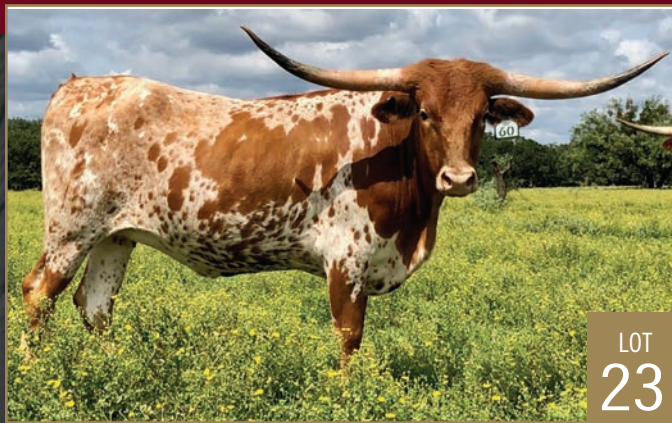

DC STELLA

Consigned by Arroyo Blanco Properties LLC

TLBAA No: C1311714 PH No: 73 DOB: 10/17/17

BUSHWACKER CHEX { COWBOY TUFF CHEX
BL RIO BLOSSUM
DH JOYFUL { GM ROUNDER'S HOSS
HORSESHOE J JUSTICE

Breeding: Heifer calf at side born 5/3/20 by Brasos Cowboy 776. Exposed to Anchor T Skipper from 6/24/20 to 9/1/20; FMB Painted Pearl Snap from 10/15/20 to sale.

Comments: OCV'd. DC Stella is a Bushwacker Chex daughter by DH Joyful. She is the granddaughter of the record-holding Cowboy Tuff Chex bull with 104" TTT. Stella comes with a pretty little heifer by Brasos Cowboy 776 (out of the 91" Miss Julietta) at her side - born 5/3/20. Stella is a strong, big-bodied cow and a good mama. She has been exposed to Anchor T Skipper, a champion show bull who is heavily muscled and gentle and FMB Painted Pearl Snap, a gentle and colorful young bull. Millennium Futurity eligible.